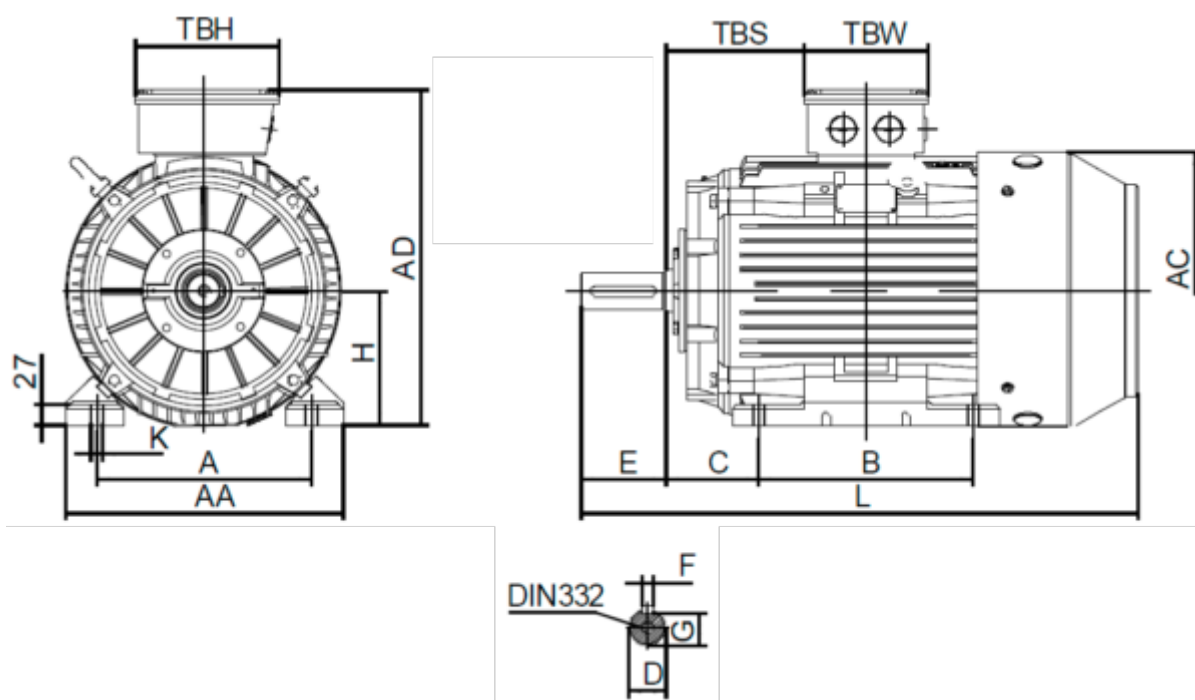

Data Sheet

Article number: 250300150212

Description: Kleedrive T3C 90S-2 1.5KW 2800 rpm
3x230/400V 50HZ IP55 B3 Eff=84,2%

Measures

A = 140	F = 8	TBW = 114
AA = 178	G = 20	
AC = Ø176	H = 90	
AD = 231	HD = 141	
B = 100	K = Ø10	
C = 56	L = 320	
D = Ø24	TBH = 114	
E = 50	TBS = 49	